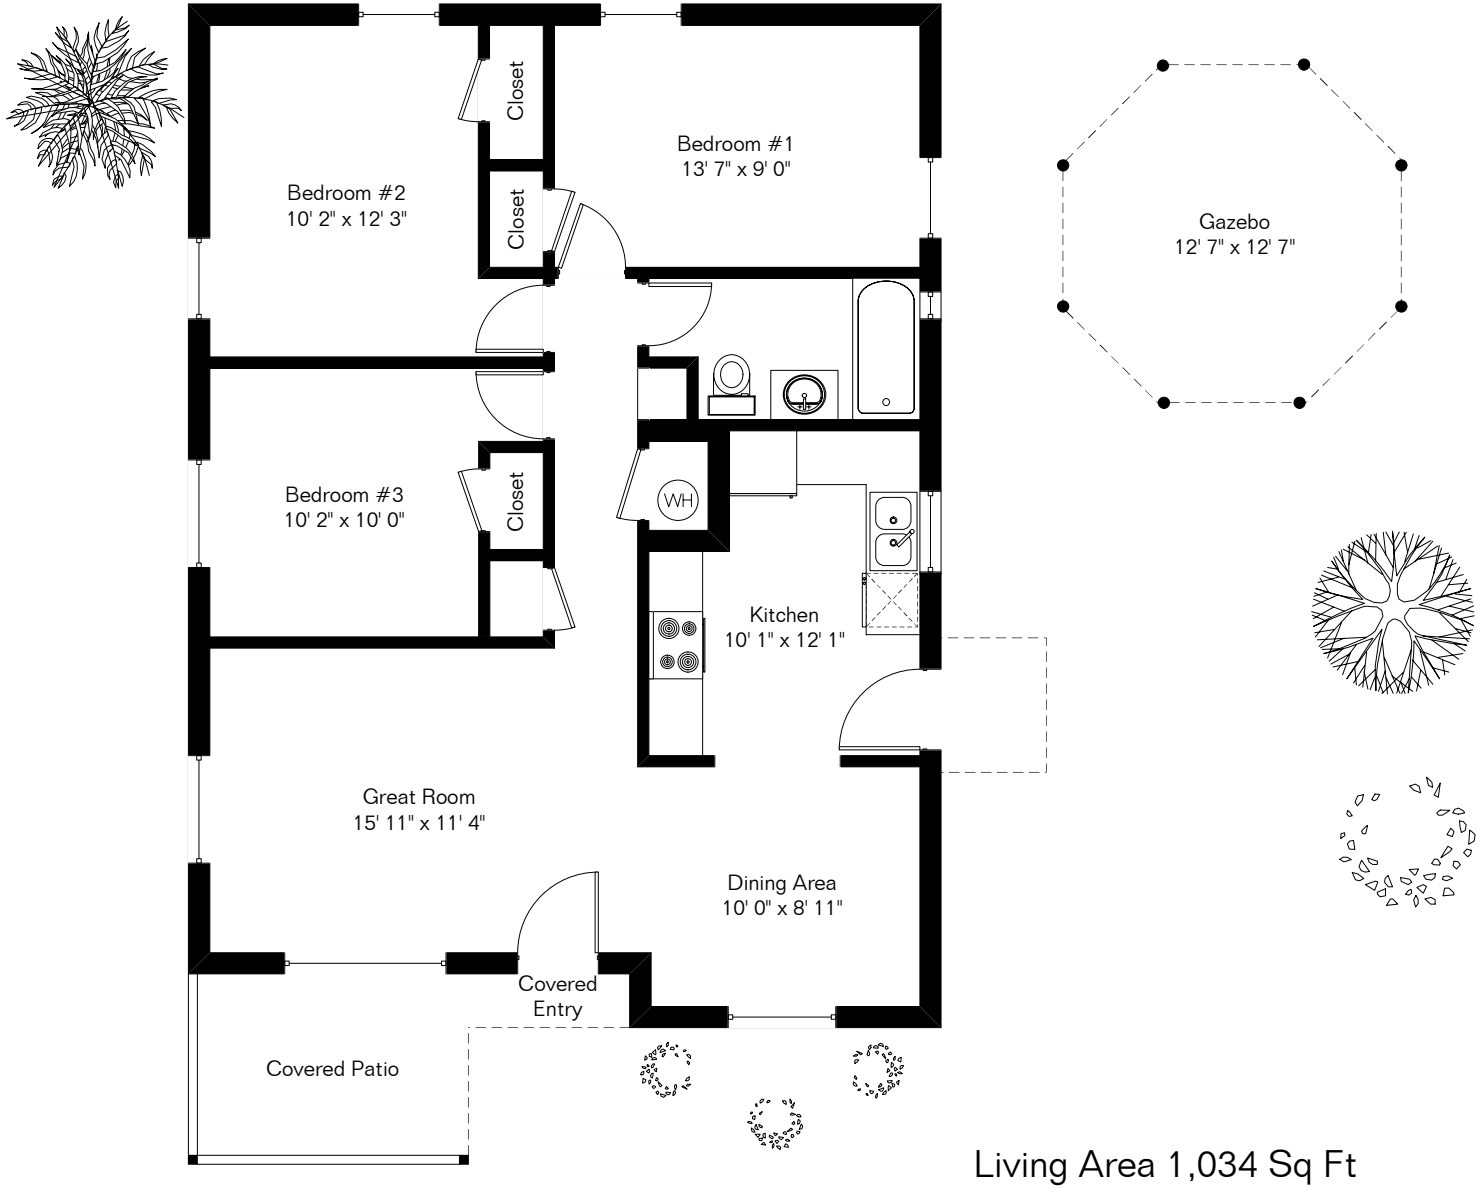

The square footages and room size information are deemed to be reliable but are not guaranteed and should be independently verified. This drawing is for marketing purposes only.

# 1301 E Lee St

Living Area 1,034 Sq Ft

Site Visit September 2023

Copyright 2023 Floor Plans First! LLC  
All Rights Reserved.

**Floor Plans First!** LLC  
See the Floor Plan First!  
[FloorPlansFirst.com](http://FloorPlansFirst.com)  
(520) 881-1500